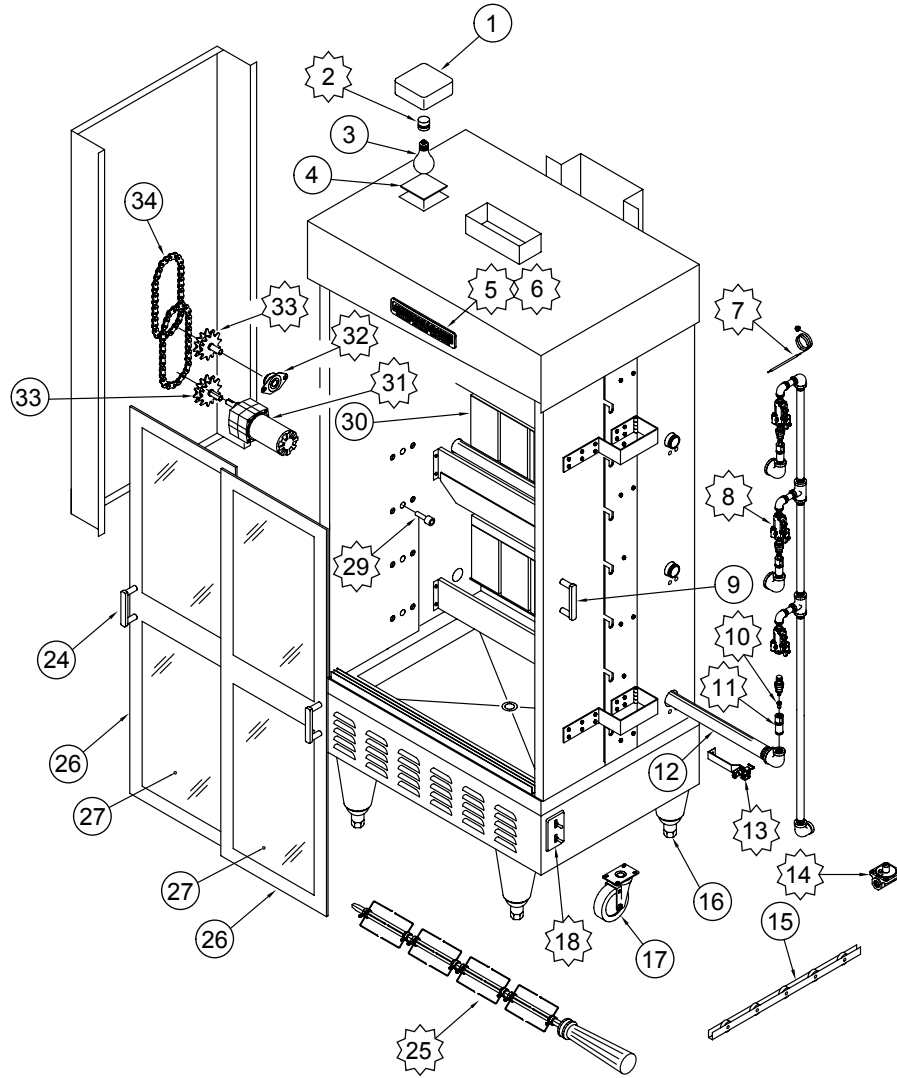

ACB-7

 2 BULB SOCKET	 5 AMERICAN RANGE NAME PLATE	 6 SPEED NUT	 7 THERMOCOUPLE	 8 SAFETY VALVE	 10 ORIFICE HOOD	 11 AIR SHUTTER
 13 PILOT TIP ASSY	 14 REGULATOR	 18 TOGGLE SWITCH	 25 SPINDLE	 25 THUMB SCREW	 29 SPIT SOCKET	 31 GEAR MOTOR
 32 BEARING	 33 DUAL GEAR					

ACB-14

 BULB SOCKET	 AMERICAN RANGE NAME PLATE	 SPEED NUT	 THERMOCOUPLE	 SAFETY VALVE	 ORIFICE HOOD	 AIR SHUTTER
 PILOT TIP ASSY	 REGULATOR	 TOGGLE SWITCH	 SPINDLE	 THUMB SCREW	 SPIT SOCKET	 GEAR MOTOR
 BEARING	 DUAL GEAR					