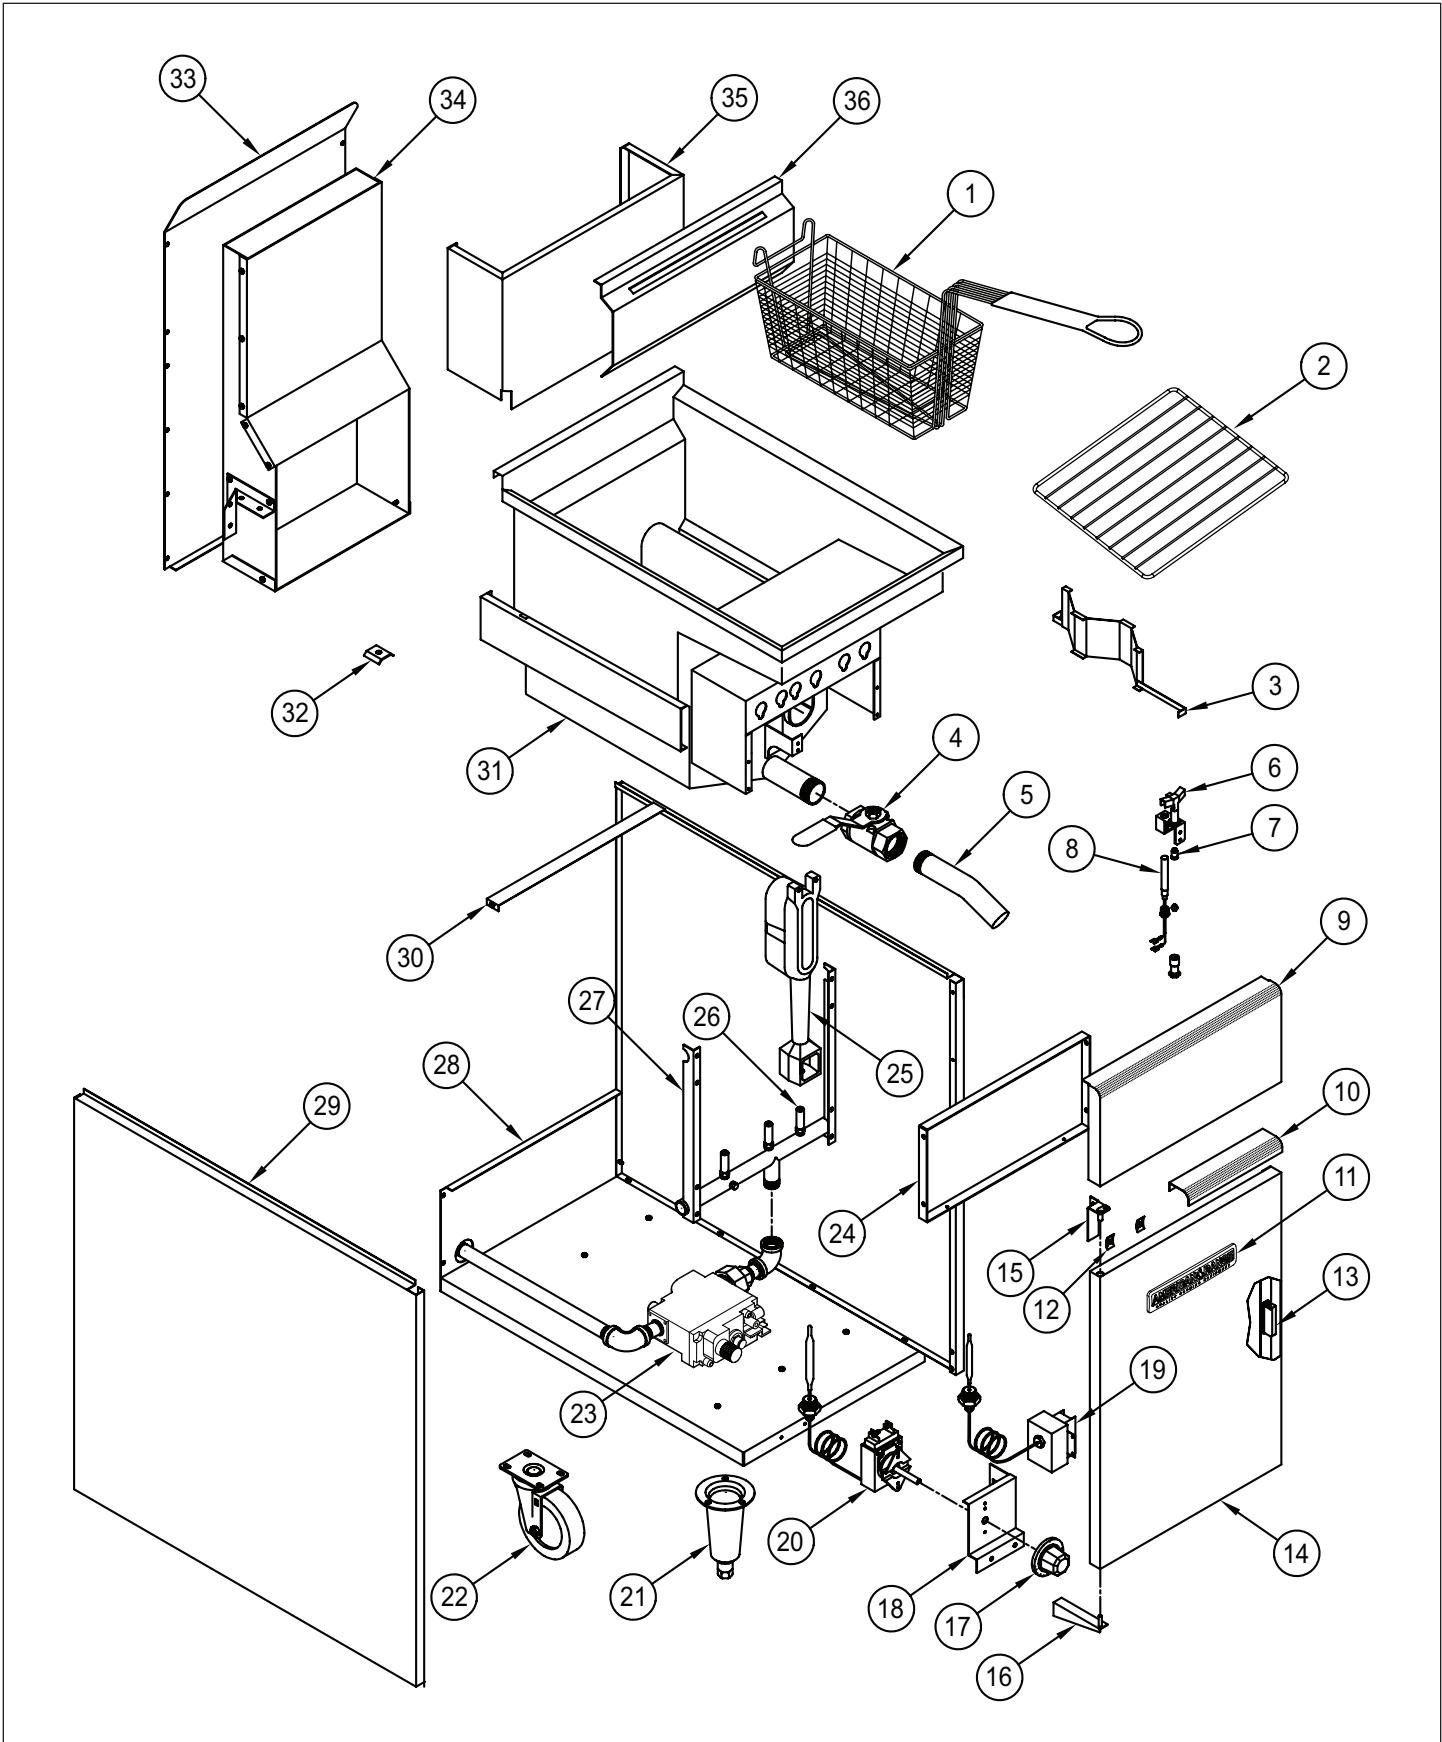

AF 35/50 - Domestic 1/2" Manifold

AMERICAN RANGE
QUALITY COOKING EQUIPMENT

DESIGNED & BUILT IN USA
PROFESSIONAL COOKING EQUIPMENT

13592 Desmond St., Pacoima, CA 91331 818.897.0808 888.753.9898 www.americanrange.com
33

ETL
Intertek

ETL
Intertek

AF 35/50 - Domestic 1/2" Manifold

ITEM NO.	PART NO.	DESCRIPTION	PRICE
1	A33000	Basket, Fryer AF-25, AF-40, AF-45 11100 Chrome Plated, Blue Handle	$ 84
2	A31004	Rack, AF-45 (13-5/8" x 13-13/16" 11102 Chrome Plated	40
3	A99240	Diffuser, Assembly AF Series 5012 Heavy Duty 20GA 18SR SST	60
4	A80201	Valve, Drain NSF AF Series 11103	99
5	A23003	Drain Pipe, AF Series 11104	20
6	A11103	Pilot, AF 6CH14-6N .018 Nat Gas 11105	34
	A11121	Pilot, AF 6CH14-6 .014 LPG Gas	34
7	A11118	Orifice, Bell .018 AR/AF Nat Gas 11001	3
	A11109	Orifice, Bell 0.014L VL LPG Gas	3
8	A11102	Power Generator, Thermopile AF 11109	58
9	A99428	Panel, Front AF-45 Heavy Duty 5034 Stainless	168
10	A99319	Handle, AF Series Heavy Duty 5042 Stainless	12
11	A38000	Name Plate, American Range 8" 10499 Quality Commercial Chrome	24
12	A44003	Nut, Speed #6 Push Black 10601	.60
13	A43104	Magnet, Door AF Series	5.50
14	A99406	Door, Assembly AF-45 Heavy Duty 5039 Stainless	346
15	A99219	Hinge, Top Door AF Series 5036 Heavy Duty	8.50
16	A99220	Hinge, Bottom Door AF Series 5035 Heavy Duty	8.50
17	A32013	Knob, RX Thermostat AF Series 11111	10
18	A99320	Thermostat Bracket	29
19	A10007	Switch, Hi-Limit Millivolt AF 11112	119
20	A50400	Thermostat, RX Millivolt AF 11113	96
21	A35001	Leg, 6" Cone 3" Adjustable Bullet Chrome Plated NSF	48
22	A35013	Caster, 5" Swivel Plate Mount 10423 w/Brake NSF 200 lb. Load	179
	A35012	Caster, 5" Swivel Plate Mount 10424 No Brake NSF 200 lb. Load	119
	A35106	Casters Set (4) 5" 2 w/Brake AF, ARSP, SPSH-SWIV/Plate Mt	624
23	A80214	Valve, Gas AF-35/40 Nat Gas 7500MVR 1/2" Manifold	192
	A80215	Valve, Gas AF-35/40 LPG Gas 7500MVR 1/2" Manifold	192
	A80230	Kit, Conversion to LPG Gas for A80214 7500 Gas Valve 78246	36
24	A99278	Baffle, Front Cover AF-45 5033	72
25	A14008	Burner, AF Series Cast Iron 11115 w/American Range Logo	48
26	A29029	Orifice Hood, #32 Nat Gas AF-35/40 1/2" Manifold	12
	A29030	Orifice Hood, #53 LPG Gas AF-35/40 1/2" Manifold	12
	A37296	Conversion Kit, AF-35/50 LPG Gas Two Tube 1/2" Manifold	78
	A37297	Conversion Kit, AF-35/50 Nat Gas Three Tube 1/2" Manifold	78
27	A15109	Manifold, AF-35/50 Fryer 3 Tube 7500 Valve 1/2" Manifold	90
28	A99429	Panel, Bottom Back AF-45 5028	117.50
29	A99430	Panel, AF-45 Rt Side Heavy Duty 5016 Stainless	264
	A99431	Panel, AF-45 Lt Side Heavy Duty 5017 Stainless	264
30	A99536	Brace, Cross Support AF-45 5018 Heavy Duty Stainless	30
31	A99400	Tank, AF35/50 3 Tube Fryer No Drain Valve	1,440
32	A99218	Probe Holder, AF Series 5041	5
33	A99411	Panel, Top Back AF-45 5029	228
34	A99322	Flue, Box Assembly AF-45 5044	540
35	A99408	High Riser, Basket Support AF45 5021 Heavy Duty Stainless	216
36	A99405	Hanger, Basket Support AF-45 5024 Heavy Duty Stainless	78