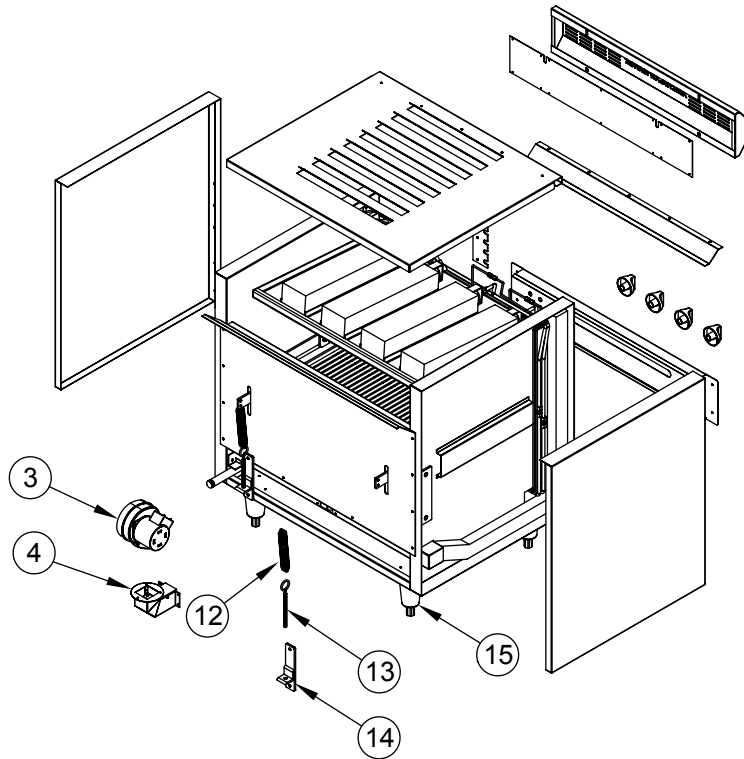

AGBU

FRONT ISOMETRIC VIEW

BACK ISOMETRIC VIEW

AGBU

AGBU

AGBU

ITEM NO.	PART NO.	DESCRIPTION
3	A91041	Blower Continuous Duty AGBU 115V 50/60Hz 3030 RPM 50 CFM
6	70637	Rack Position Bracket
8	A32001	Knob, Gas ON/OFF Glossy Black Flat Down
10	A99820	Panel, Front AGBU W/American Range Logo
12	A34001	Spring, Extension AGBU
13	71981	Retainer, Bottom Spring Eyebolt 6-1/2" Adjustable
	71980	Retainer, Top Spring Eyebolt 5-1/2" Adjustable
16	A28003	Connector, 3/16" - 3/16" STR Compression
18	A29017	Orifice Hood #44 1/2" Brass 11044
	A29005	Orifice Hood #55 1/2" Brass 11055
20	A11112	Pilot, Nat Gas .018 10489 "L" Style
	A11124	Pilot, LPG Gas .010 10489LP "L" Style
22	A28001	Union, 3/8" Compression
24	A14016	Burner, Infrared AVB & AGBU 10620 17-1/4" X 5"
26	A23010	Plug, 1/8" Pipe Hex Black All Manifolds
27	A28028	Adapter, 3/8" C x 3/8-27 UNS Brass
28	A80109	Valve, Gas Manual On/Off UL
29	A29301	Valve, Dual Gas Pilot 1/8" x 3/16" C 10432
30	A53025	Tubing, Aluminum 3/8" (Sold Per Foot)
31	A53026	Tubing, Aluminum 3/16" (Sold Per Foot)
40	A32109	Handle, AGBU Rack Adjustment Lever, Polished
41	A32016	Knob, Ball 1-3/4, 3/8" Insert 10490 New Style
42	70640	Frame, Rack Assembly AGBU
43	70655	Rack, Grill Assembly AGBU
44	71982	Handle, Rack Assembly Stainless
46	A43007	Bearing, Ball sm 1/4"ID x 1"OD 10491 High Heat
47	A43017	Bearing, Ball 3/4"ID x 1-5/8"OD 10507 High Heat
50	70652	Tray, Grease Collector
51	70653	Grease Tray, Extension Assembly
52	70651	Tray, Grease Drip
53	A10011	Light, Indicator 120V Red 12.7 10407 W/Wire Lead & Male Term
54	A10014	Switch, Toggle On/Off 115V