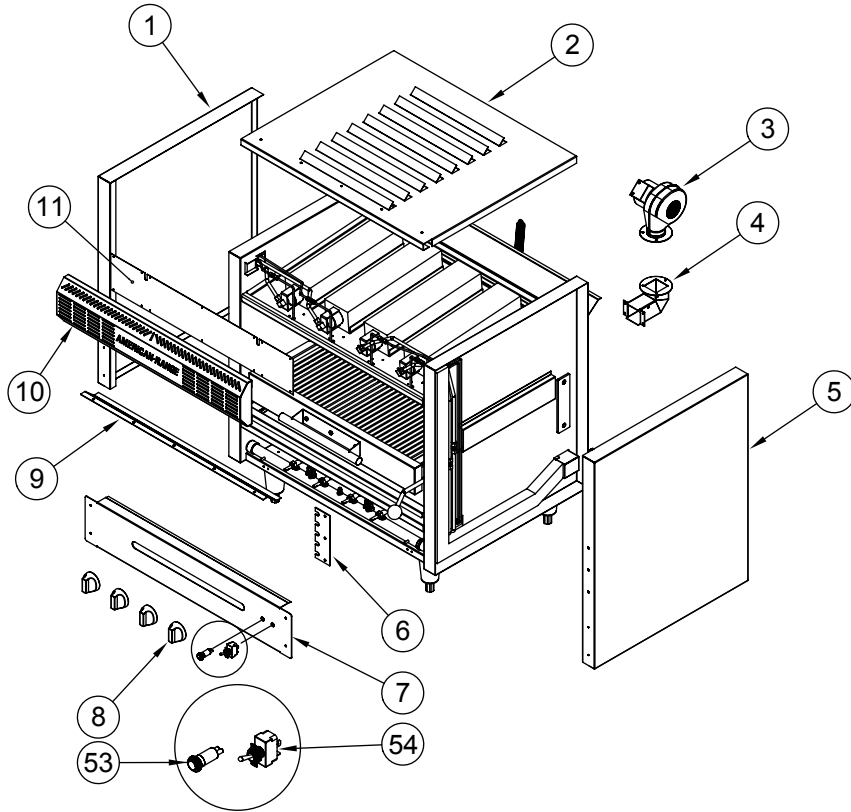

AGBU

FRONT ISOMETRIC VIEW

BACK ISOMETRIC VIEW

AGBU

AGBU

AGBU

ITEM NO.	PART NO.	DESCRIPTION
3	A91041	Blower Continuous Duty AGBU 115V 50/60Hz 3030 RPM 50 CFM
6	70637	Rack Position Bracket
8	A32001	Knob, Gas ON/OFF Glossy Black Flat Down
10	A99820	Panel, Front AGBU W/American Range Logo
12	A34001	Spring, Extension AGBU
13	71981	Retainer, Bottom Spring Eyebolt 6-1/2" Adjustable
	71980	Retainer, Top Spring Eyebolt 5-1/2" Adjustable
16	A28003	Connector, 3/16" - 3/16" STR Compression
18	A29017	Orifice Hood #44 1/2" Brass 11044
	A29005	Orifice Hood #55 1/2" Brass 11055
20	A11112	Pilot, Nat Gas .018 10489 "L" Style
	A11124	Pilot, LPG Gas .010 10489LP "L" Style
22	A28001	Union, 3/8" Compression
24	A14016	Burner, Infrared AVB & AGBU 10620 17-1/4" X 5"
26	A23010	Plug, 1/8" Pipe Hex Black All Manifolds
27	A28028	Adapter, 3/8" C x 3/8-27 UNS Brass
28	A80109	Valve, Gas Manual On/Off UL
29	A29301	Valve, Dual Gas Pilot 1/8" x 3/16" C 10432
30	A53025	Tubing, Aluminum 3/8" (Sold Per Foot)
31	A53026	Tubing, Aluminum 3/16" (Sold Per Foot)
40	A32109	Handle, AGBU Rack Adjustment Lever, Polished
41	A32016	Knob, Ball 1-3/4, 3/8" Insert 10490 New Style
42	70640	Frame, Rack Assembly AGBU
43	70655	Rack, Grill Assembly AGBU
44	71982	Handle, Rack Assembly Stainless
46	A43007	Bearing, Ball sm 1/4"ID x 1"OD 10491 High Heat
47	A43017	Bearing, Ball 3/4"ID x 1-5/8"OD 10507 High Heat
50	70652	Tray, Grease Collector
51	70653	Grease Tray, Extension Assembly
52	70651	Tray, Grease Drip
53	A10011	Light, Indicator 120V Red 12.7 10407 W/Wire Lead & Male Term
54	A10014	Switch, Toggle On/Off 115V