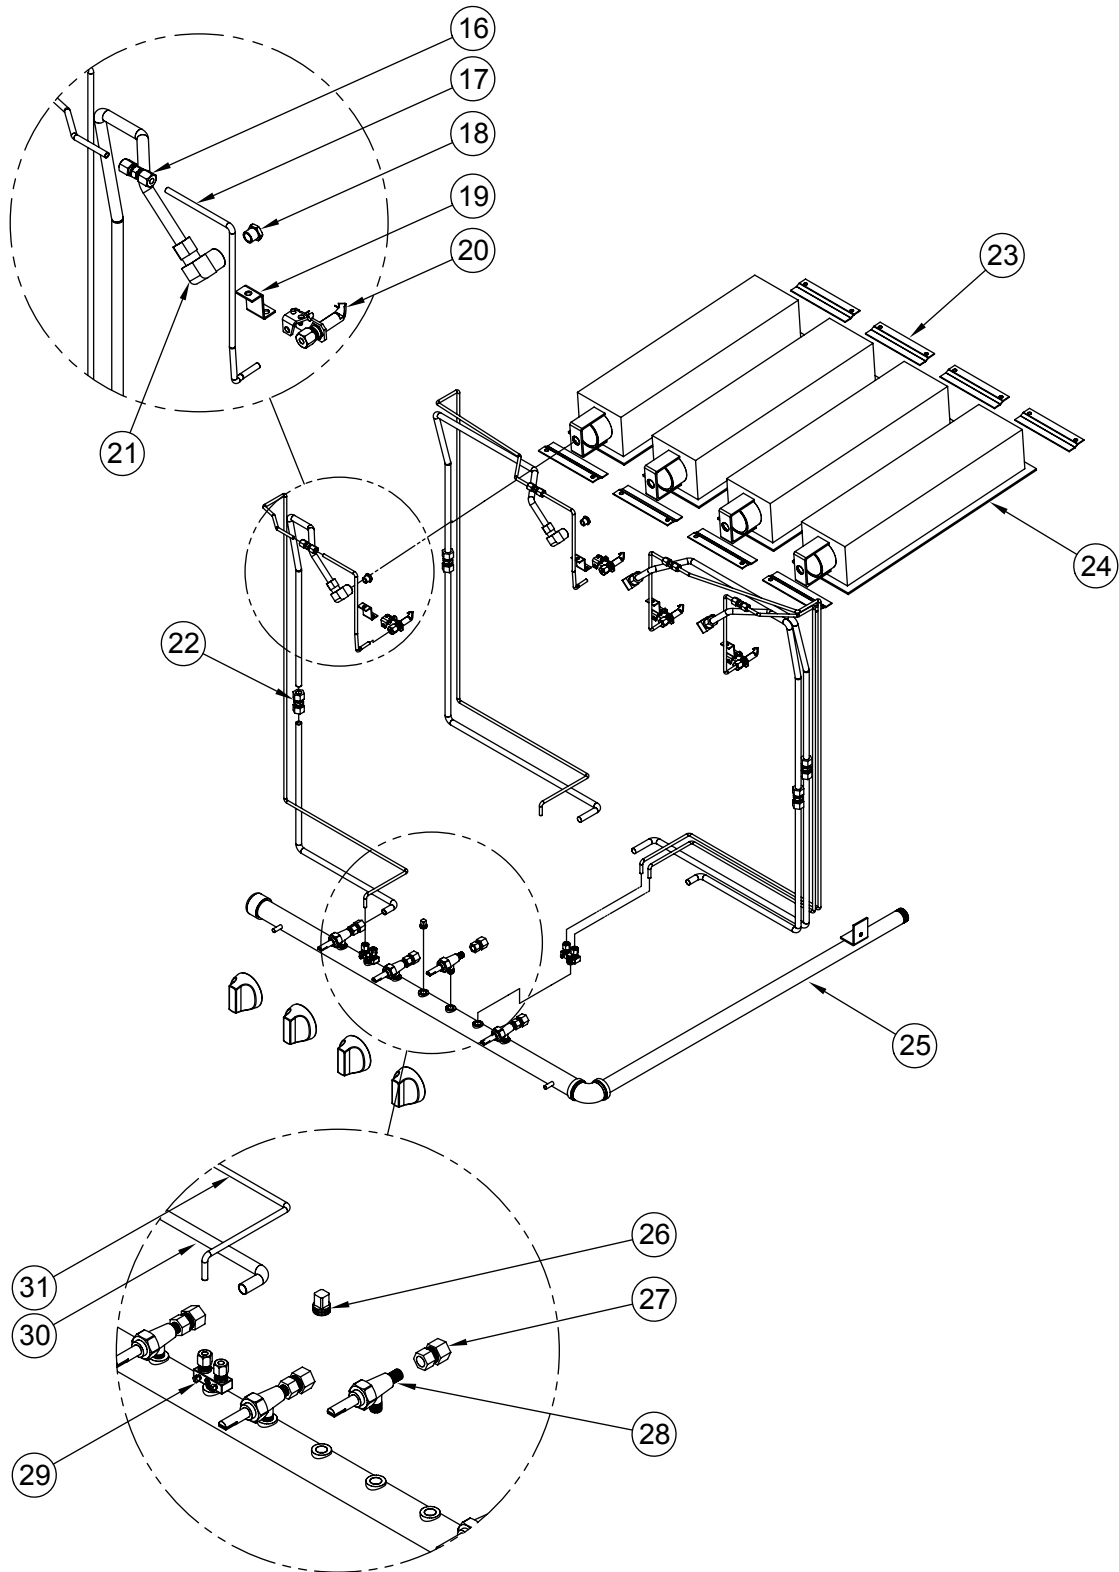

AGBU

FRONT ISOMETRIC VIEW

BACK ISOMETRIC VIEW

AGBU

AGBU

AGBU

ITEM NO.	PART NO.	DESCRIPTION
3	A91041	Blower Continuous Duty AGBU 115V 50/60Hz 3030 RPM 50 CFM
6	70637	Rack Position Bracket
8	A32001	Knob, Gas ON/OFF Glossy Black Flat Down
10	A99820	Panel, Front AGBU W/American Range Logo
12	A34001	Spring, Extension AGBU
13	71981	Retainer, Bottom Spring Eyebolt 6-1/2" Adjustable
	71980	Retainer, Top Spring Eyebolt 5-1/2" Adjustable
16	A28003	Connector, 3/16" - 3/16" STR Compression
18	A29017	Orifice Hood #44 1/2" Brass 11044
	A29005	Orifice Hood #55 1/2" Brass 11055
20	A11112	Pilot, Nat Gas .018 10489 "L" Style
	A11124	Pilot, LPG Gas .010 10489LP "L" Style
22	A28001	Union, 3/8" Compression
24	A14016	Burner, Infrared AVB & AGBU 10620 17-1/4" X 5"
26	A23010	Plug, 1/8" Pipe Hex Black All Manifolds
27	A28028	Adapter, 3/8" C x 3/8-27 UNS Brass
28	A80109	Valve, Gas Manual On/Off UL
29	A29301	Valve, Dual Gas Pilot 1/8" x 3/16" C 10432
30	A53025	Tubing, Aluminum 3/8" (Sold Per Foot)
31	A53026	Tubing, Aluminum 3/16" (Sold Per Foot)
40	A32109	Handle, AGBU Rack Adjustment Lever, Polished
41	A32016	Knob, Ball 1-3/4, 3/8" Insert 10490 New Style
42	70640	Frame, Rack Assembly AGBU
43	70655	Rack, Grill Assembly AGBU
44	71982	Handle, Rack Assembly Stainless
46	A43007	Bearing, Ball sm 1/4"ID x 1"OD 10491 High Heat
47	A43017	Bearing, Ball 3/4"ID x 1-5/8"OD 10507 High Heat
50	70652	Tray, Grease Collector
51	70653	Grease Tray, Extension Assembly
52	70651	Tray, Grease Drip
53	A10011	Light, Indicator 120V Red 12.7 10407 W/Wire Lead & Male Term
54	A10014	Switch, Toggle On/Off 115V