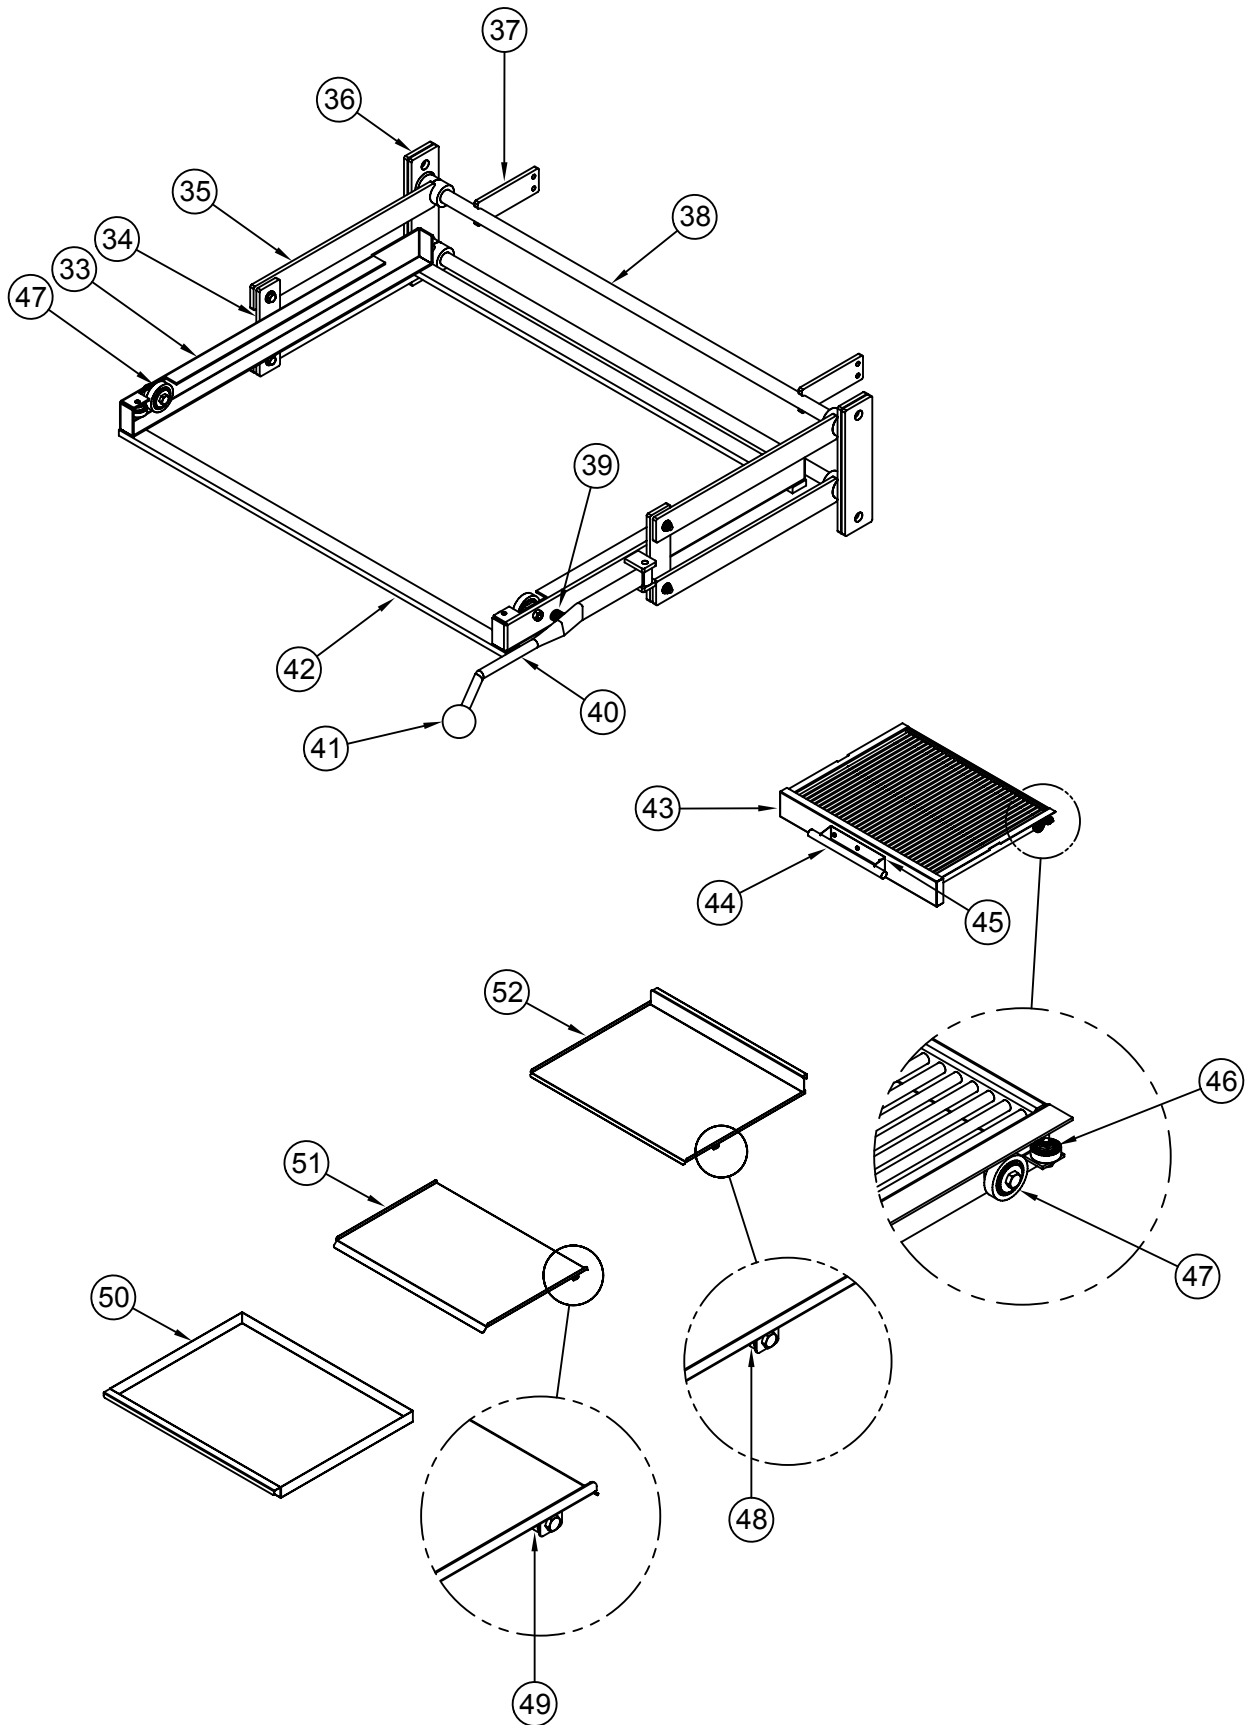

AGBU

FRONT ISOMETRIC VIEW

BACK ISOMETRIC VIEW

AGBU

AGBU

AGBU

ITEM NO.	PART NO.	DESCRIPTION
3	A91041	Blower Continuous Duty AGBU 115V 50/60Hz 3030 RPM 50 CFM
6	70637	Rack Position Bracket
8	A32001	Knob, Gas ON/OFF Glossy Black Flat Down
10	A99820	Panel, Front AGBU W/American Range Logo
12	A34001	Spring, Extension AGBU
13	71981	Retainer, Bottom Spring Eyebolt 6-1/2" Adjustable
	71980	Retainer, Top Spring Eyebolt 5-1/2" Adjustable
16	A28003	Connector, 3/16" - 3/16" STR Compression
18	A29017	Orifice Hood #44 1/2" Brass 11044
	A29005	Orifice Hood #55 1/2" Brass 11055
20	A11112	Pilot, Nat Gas .018 10489 "L" Style
	A11124	Pilot, LPG Gas .010 10489LP "L" Style
22	A28001	Union, 3/8" Compression
24	A14016	Burner, Infrared AVB & AGBU 10620 17-1/4" X 5"
26	A23010	Plug, 1/8" Pipe Hex Black All Manifolds
27	A28028	Adapter, 3/8" C x 3/8-27 UNS Brass
28	A80109	Valve, Gas Manual On/Off UL
29	A29301	Valve, Dual Gas Pilot 1/8" x 3/16" C 10432
30	A53025	Tubing, Aluminum 3/8" (Sold Per Foot)
31	A53026	Tubing, Aluminum 3/16" (Sold Per Foot)
40	A32109	Handle, AGBU Rack Adjustment Lever, Polished
41	A32016	Knob, Ball 1-3/4, 3/8" Insert 10490 New Style
42	70640	Frame, Rack Assembly AGBU
43	70655	Rack, Grill Assembly AGBU
44	71982	Handle, Rack Assembly Stainless
46	A43007	Bearing, Ball sm 1/4"ID x 1"OD 10491 High Heat
47	A43017	Bearing, Ball 3/4"ID x 1-5/8"OD 10507 High Heat
50	70652	Tray, Grease Collector
51	70653	Grease Tray, Extension Assembly
52	70651	Tray, Grease Drip
53	A10011	Light, Indicator 120V Red 12.7 10407 W/Wire Lead & Male Term
54	A10014	Switch, Toggle On/Off 115V