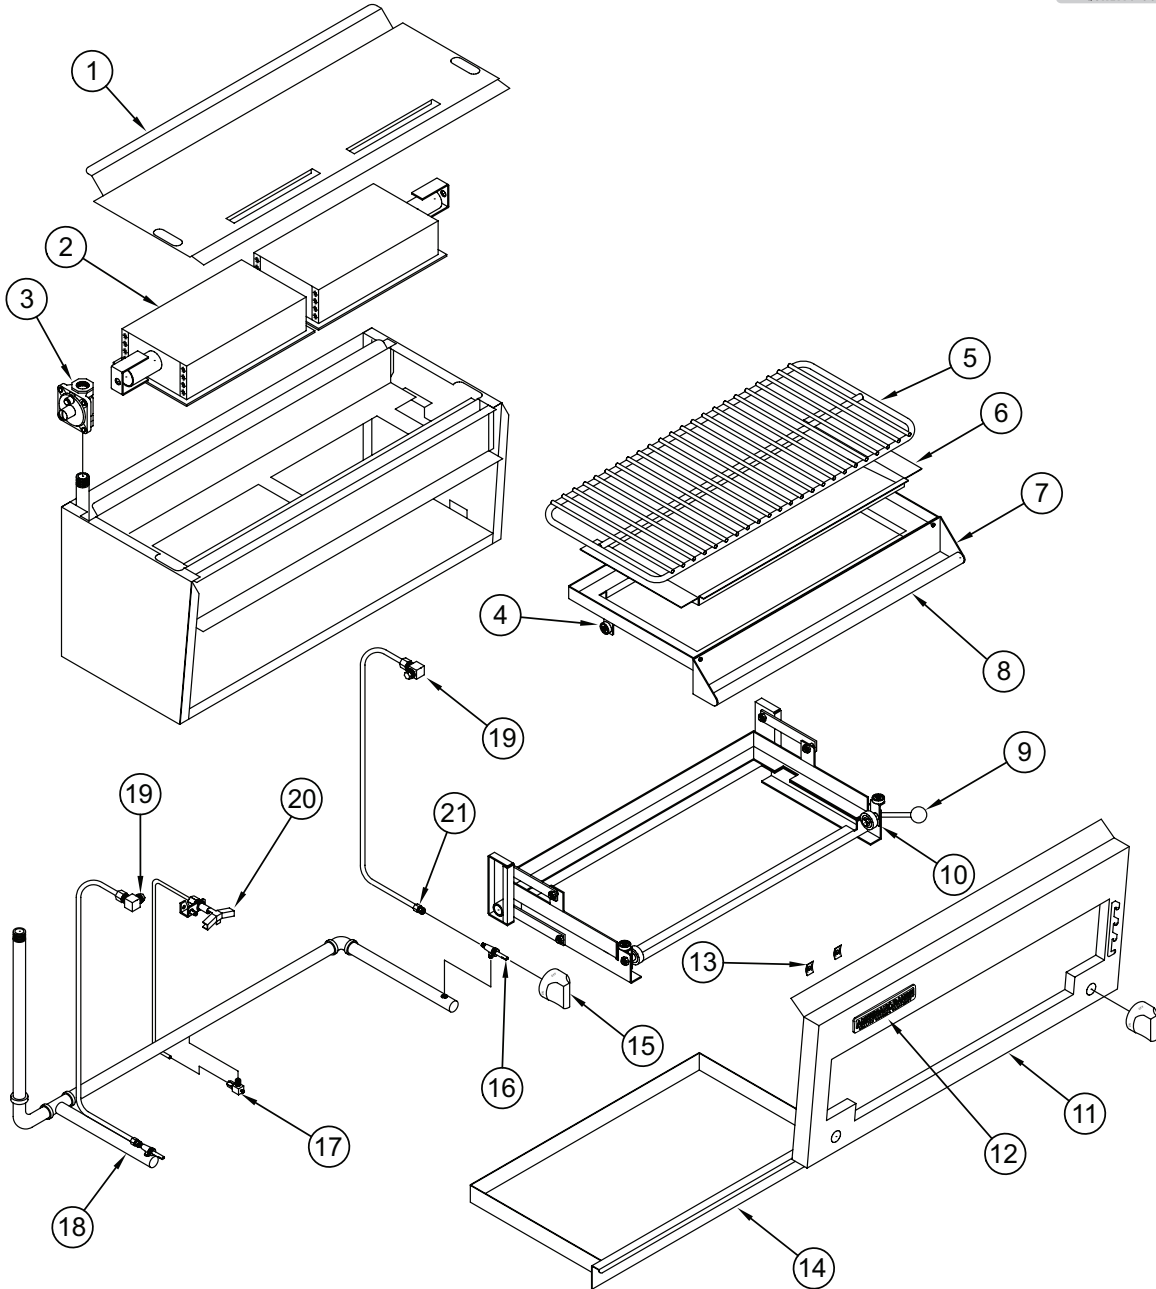

# ARSB

**AMERICAN RANGE**  
QUALITY COOKING EQUIPMENT

<p>4</p>  <p>SMALL BALL BEARING</p>	<p>10</p>  <p>LARGE BALL BEARING</p>	<p>12</p>  <p>AMERICAN RANGE NAME PLATE</p>	<p>13</p>  <p>SPEED NUT</p>	<p>15</p>  <p>ON/OFF KNOB</p>
<p>16</p>  <p>GAS VALVE</p>	<p>19</p>  <p>ELBOW/SPUD ASSY</p>	<p>20</p>  <p>PILOT</p>	<p>21</p>  <p>3/8 ADAPTER FITTING</p>	

# ARSB

ITEM NO.	PART NO.	DESCRIPTION	PRICE
2	A14015	Burner, Infrared ARSB 10477 Old Style 12-3/4" x 7"	\$ 340
3	A80011	Valve, Pressure Regulator 3/4 10481 LPG Gas Set 10.0	40
	A80110	Valve, Pressure Regulator 3/4 10480 Nat Gas Set 5.	40
4	A43007	Bearing, Ball Sm 1/4" ID x 1" OD 10491 High Heat	30
5	A31021	Rack, ARSB-36" 2901/2" x 13" 10505 Old Style	206
6	A31029	Rack Frame Assembly for ARSB	753
7	A32150	Bracket, Door Handle Heavy Duty 18164-Chrome Plated AR Range	48
8	A53071	Tube, Handle ARSM-36" Heavy Duty .049W 1-1/4" x CTL 180 Grit	48
9	A32016	Knob, Ball 1-3/4 3/8 Insert 10490 New Style	17
10	A43017	Bearing, Ball 3/4" ID x 1-5/8" OD 10507 High Heat	48
12	A38000	Name Plate, American Range 8" 10499 Quality Commercial Chrome	24
13	A44003	Nut, Speed #6 Push Black 10601	.60
14	A99543	Crumb Tray, ARSB-36" 10285	180
15	A32001	Knob, On/Off Glossy Black Flat Down	17
16	A80109	Valve, Gas Manual On/Off UL 10419, AR, ARKB, ARRB, AECB	30
17	A29300	Valve, Pilot Elbow Adjustable 10418 1/8 NPT 3/16 CC	15
18	A15040	Manifold, ARSB-36" Dual Burners 10286	192
19	A29106	Elbow, Infrared Burner No Spud	19
20	A11108	Pilot, Nat Gas .026 3/16" 6CH24-2 "T" Style ARSB	48
	A11131	Pilot, LPG Gas .016 3/16" 6CH24-2 "T" Style ARSB	48
	A11110	Orifice, Bell 0.018 Nat Gas 11001	3
	A11118	Orifice, Bell 0.010 LPG Gas 11002	3
21	A28028	Adapter, 3/8c X 3/8-27 Brass	8