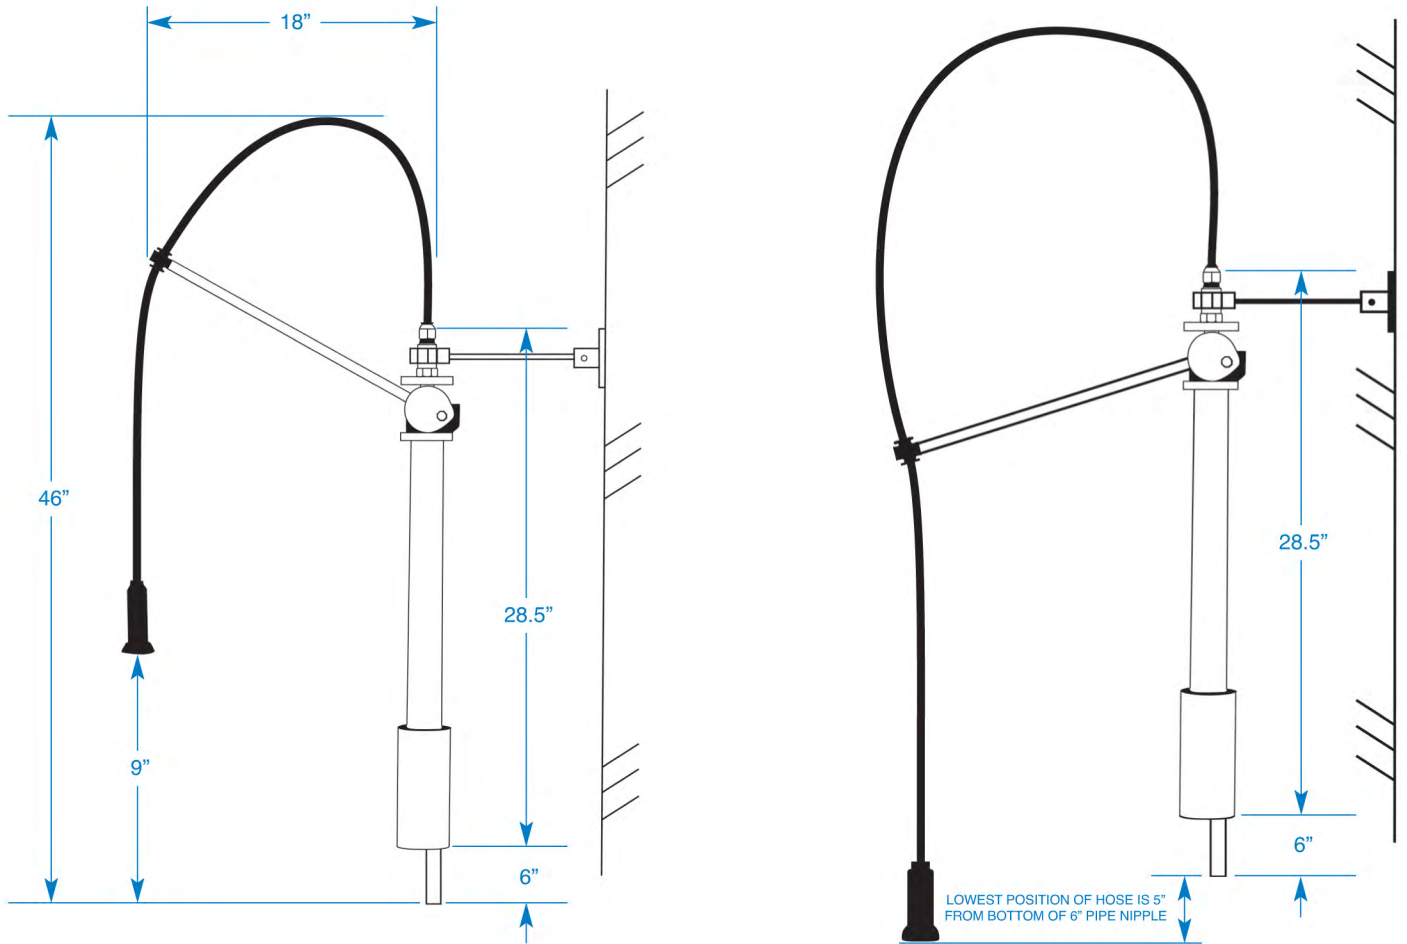

**INSTINCT FAUCET DIMENSIONS**  
(STANDARD UNIT WITH 60" HOSE)

**SPECIFICATIONS:**

- Connects to 3/8" NPT female inlet
- 46" height (at "off" position) with 15" overhang of nozzle end
- 180 degree range of rotation
- Nylon reinforced, Buna-nitrile hose
- Low flow spray nozzle (1.25 gpm at 60 PSI)
- Temperature range: 35 - 180 degrees (F)
- Made in U.S.A.