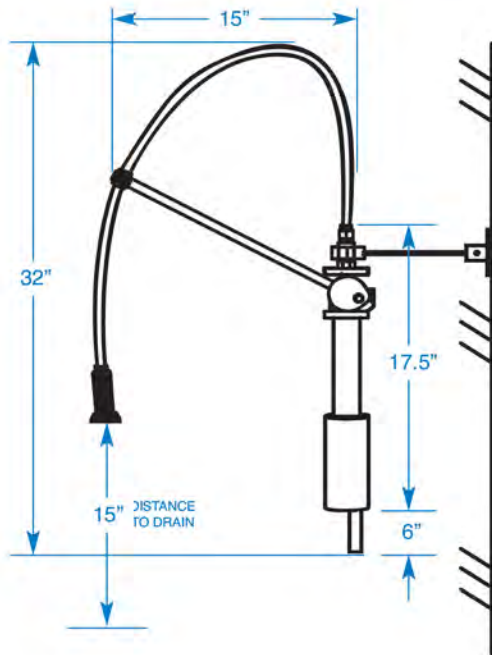

INSTINCT MINI FAUCET DIMENSIONS

SPECIFICATIONS:

- Connects to 3/8" NPT female inlet
- 32" height (at "off" position) with 15" overhang of nozzle end
- 180 degree range of rotation
- Nylon reinforced, Buna-nitrile hose
- Low flow spray nozzle (1.25 gpm at 60 PSI)
- Temperature range: 35 – 180 degrees (F)
- Shipping weight: 9lbs.
- Shipping dimensions: 34" X 8" X 3"
- Made in U.S.A.