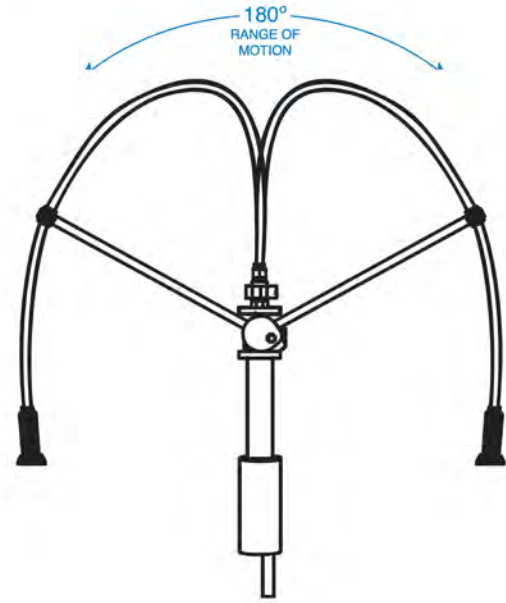

INSTINCT MINI FAUCET DIMENSIONS

SPECIFICATIONS:

- Connects to 3/8" NPT female inlet
- 32" height (at "off" position) with 15" overhang of nozzle end
- 180 degree range of rotation
- Nylon reinforced, Buna-nitrile hose
- Low flow spray nozzle (1.25 gpm at 60 PSI)
- Temperature range: 35 – 180 degrees (F)
- Shipping weight: 9lbs.
- Shipping dimensions: 34" X 8" X 3"
- Made in U.S.A.