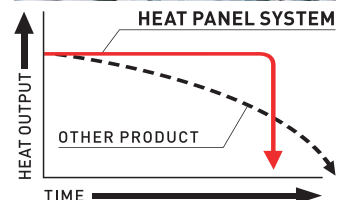

Test

How many times can the stove boil 70oz water under 4.5mile/hr wind condition?

SAFETY FEATURE

1. Pressure Sensing Device
2. Canister Setting Safety Device
3. Pressurized Receiving Guide
4. Inverted Drip Pan Prevention Device

MAGNETIC LOCKING SYSTEM

HEAT PANEL SYSTEM

Model	35FW
Product size[W x L x H]	13.3"/337mm x 11.9"/302mm x 3.7"/93mm
Product weight	Approx. 4.2lbs/1.9kg
Ignition	Piezoelectric Ignition
Output	15,000 BTU/hr
Burning time	Approx. 55 minutes[at max. power] <Maximum heating power and new canister used up. Temperature 68-77°F/20-25°C>
Case size[W x L x H]	13.8"/354mm x 3.7"/95mm x 12.9"/332mm
Weight (with carrying case)	Approx. 5.2lbs/2.7kg
Fuel to be used	Iwatani Butane Fuel
UPC	022918 023513
Units/Case	6