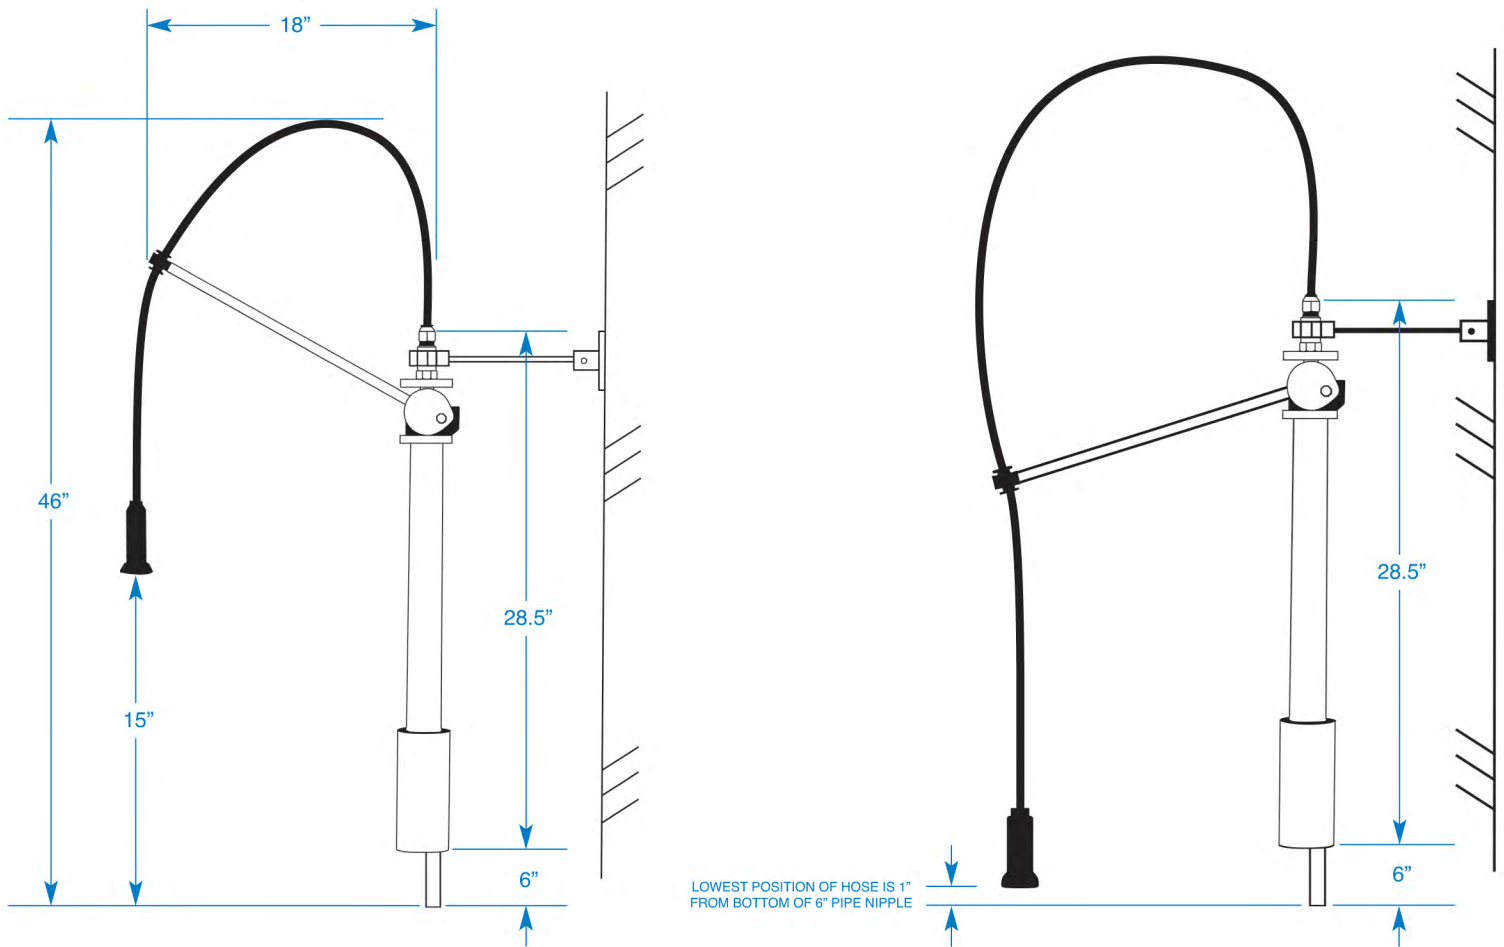

INSTINCT FAUCET DIMENSIONS
(STANDARD UNIT WITH 54" HOSE)

SPECIFICATIONS:

- Connects to 3/8" NPT female inlet
- 46" height (at "off" position) with 15" overhang of nozzle end
- 180 degree range of rotation
- Nylon reinforced, Buna-nitrile hose
- Low flow spray nozzle (1.25 gpm at 60 PSI)
- Temperature range: 35 - 180 degrees (F)
- Made in U.S.A.